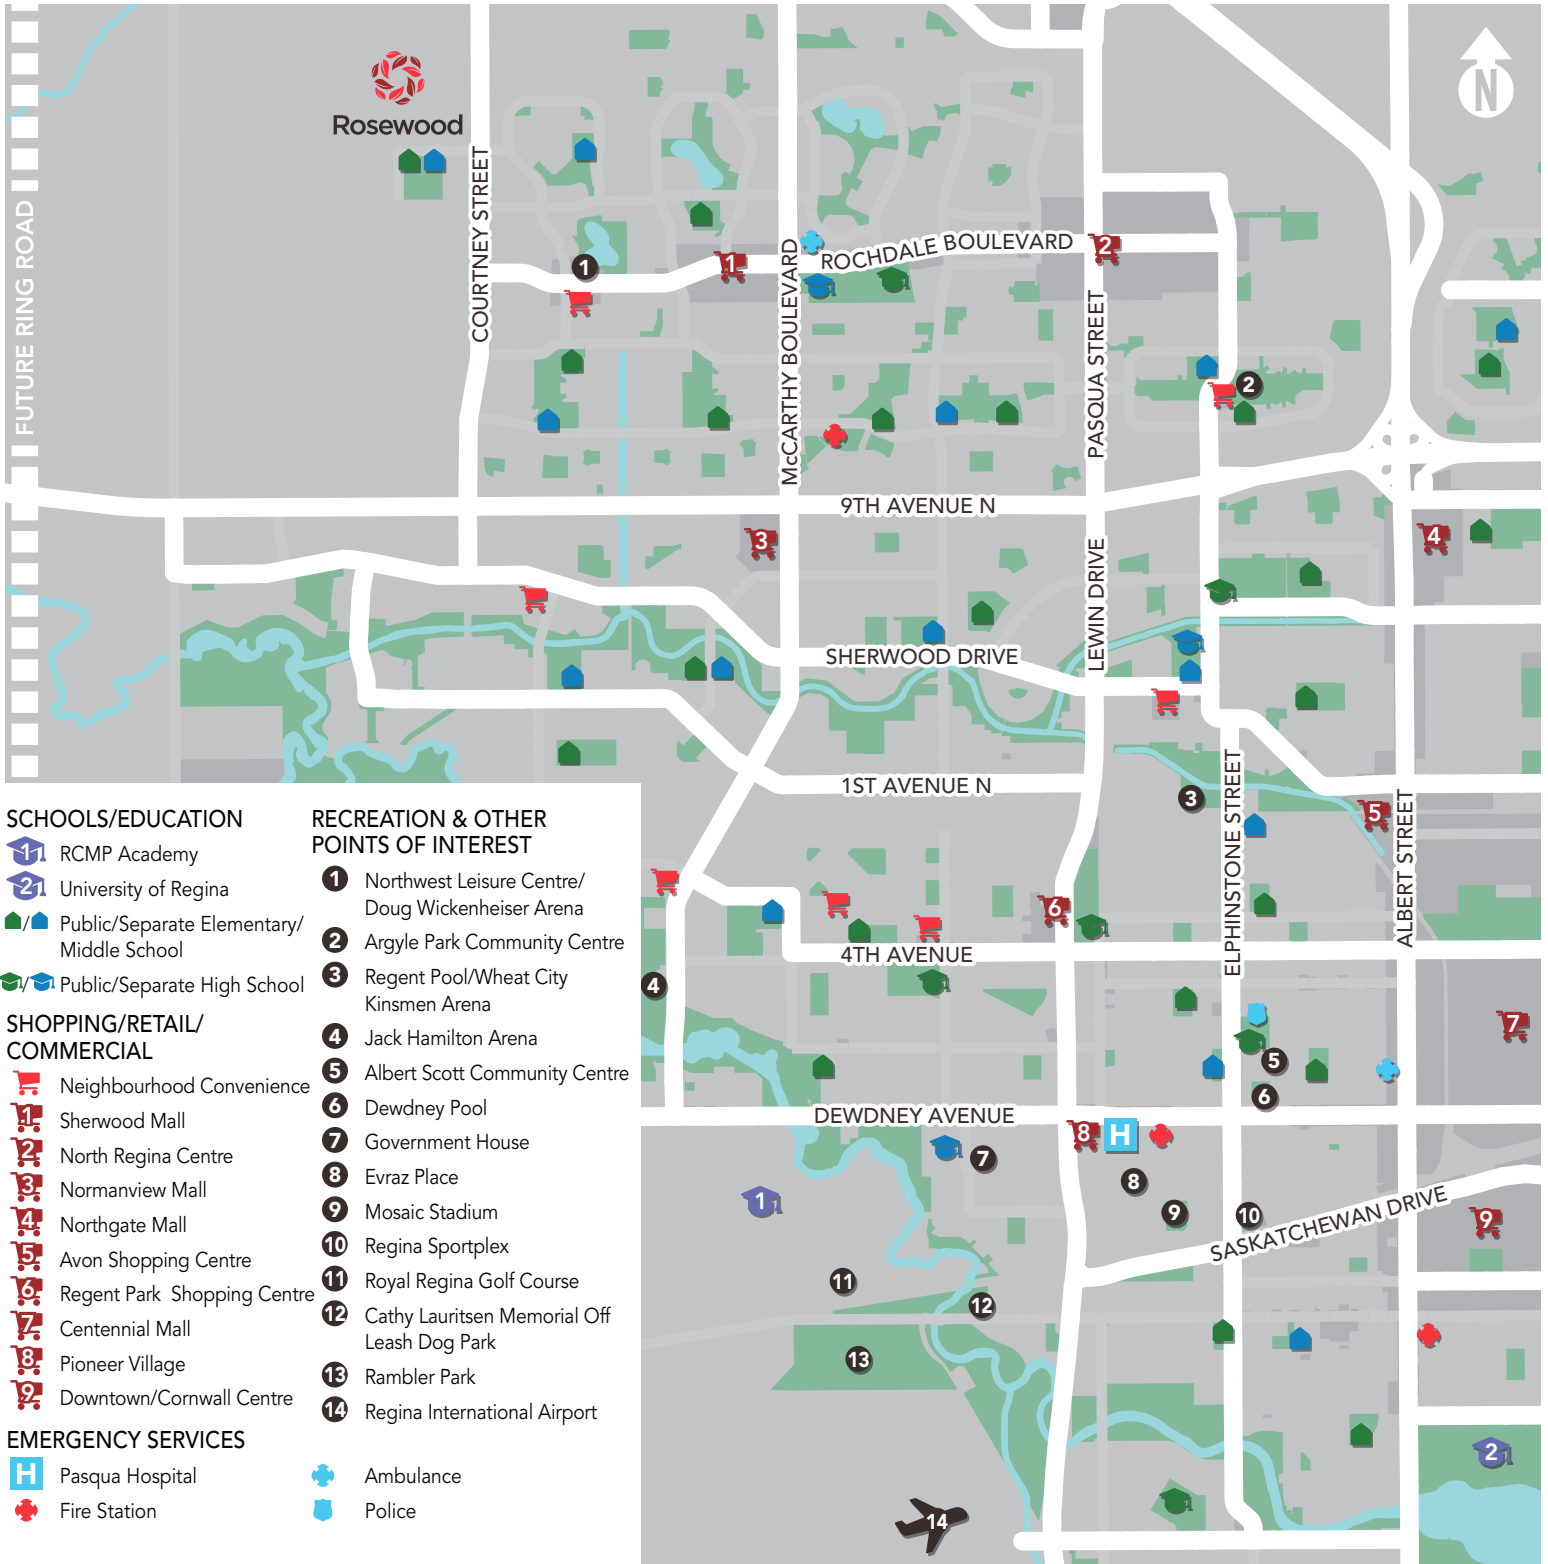

# Local Ammenities

### SCHOOLS/EDUCATION

- 1 RCMP Academy
- 2 University of Regina
- Public/Separate Elementary/Middle School
- Public/Separate High School

### SHOPPING/RETAIL/COMMERCIAL

- Neighbourhood Convenience
- 1 Sherwood Mall
- 2 North Regina Centre
- 3 Normanview Mall
- 4 Northgate Mall
- 5 Avon Shopping Centre
- 6 Regent Park Shopping Centre
- 7 Centennial Mall
- 8 Pioneer Village
- 9 Downtown/Cornwall Centre

### RECREATION & OTHER POINTS OF INTEREST

- 1 Northwest Leisure Centre/Doug Wickenheiser Arena
- 2 Argyle Park Community Centre
- 3 Regent Pool/Wheat City Kinsmen Arena
- 4 Jack Hamilton Arena
- 5 Albert Scott Community Centre
- 6 Dewdney Pool
- 7 Government House
- 8 Evraz Place
- 9 Mosaic Stadium
- 10 Regina Sportplex
- 11 Royal Regina Golf Course
- 12 Cathy Lauritsen Memorial Off Leash Dog Park
- 13 Rambler Park
- 14 Regina International Airport